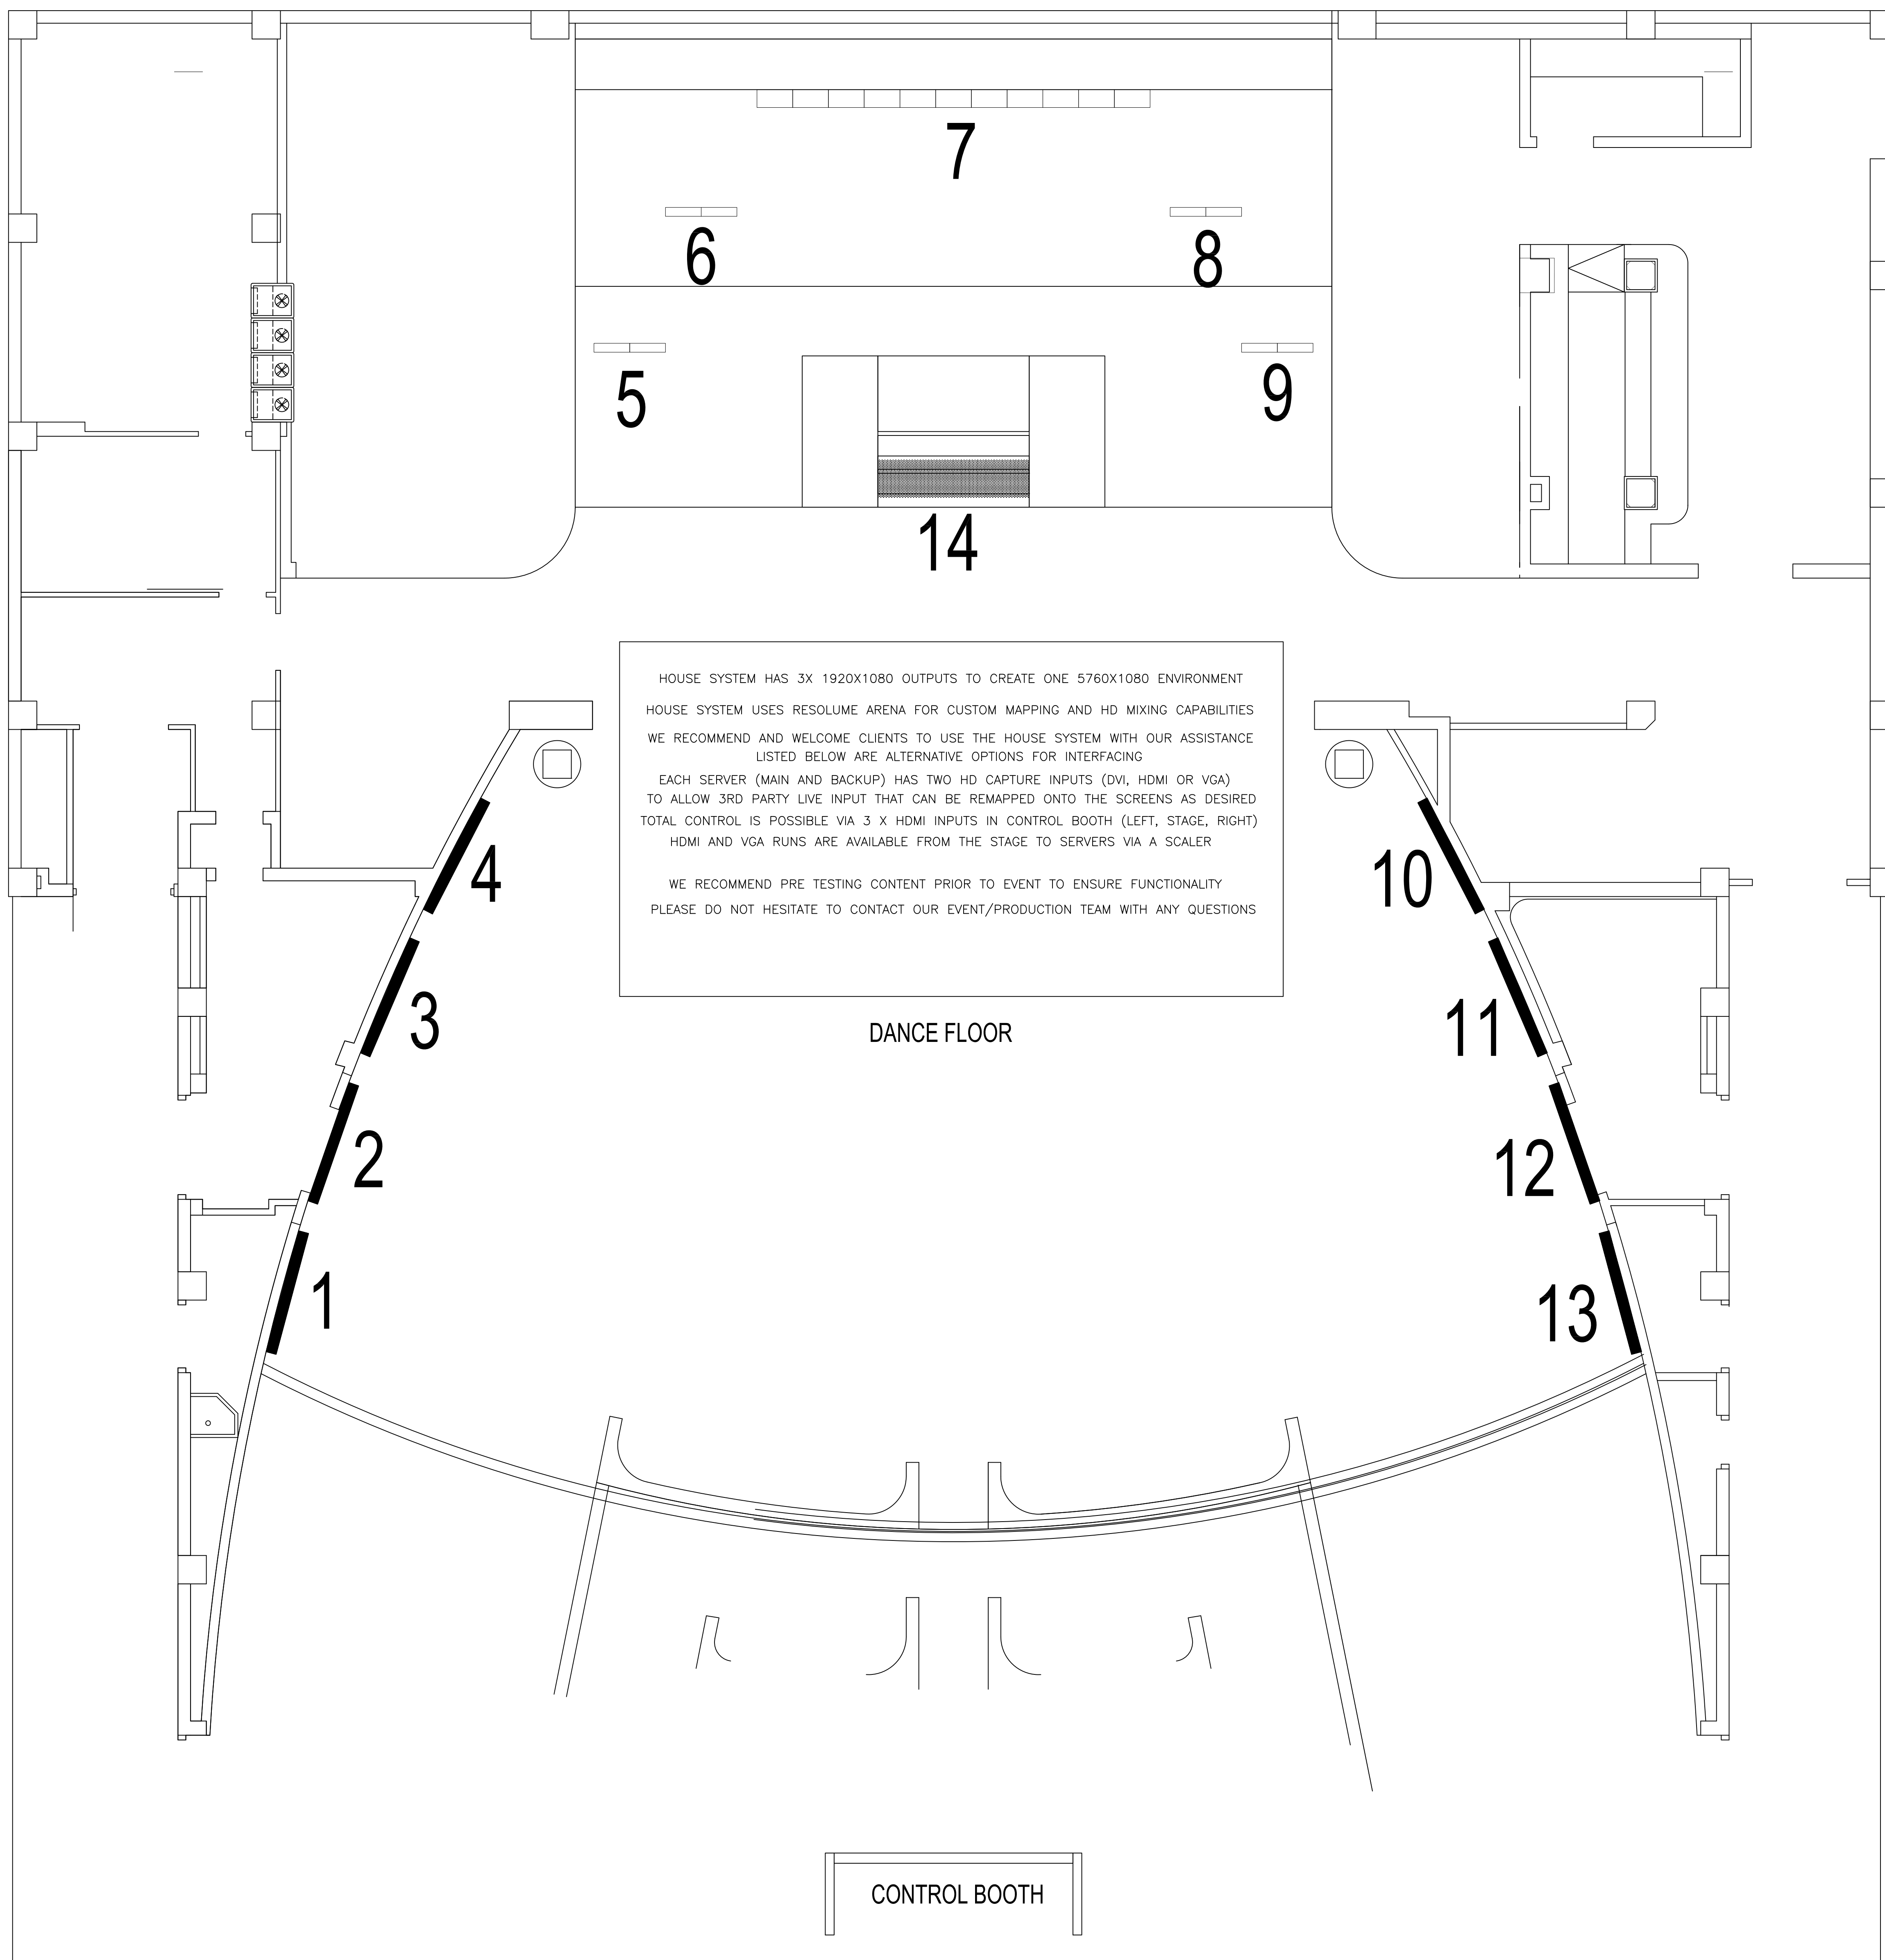

ALL LED IN MAIN ROOM = 6MM SMD

LOBBY AND MARQUEE LED = 2.5MM SMD

EXTERIOR LED = 6MM SMD