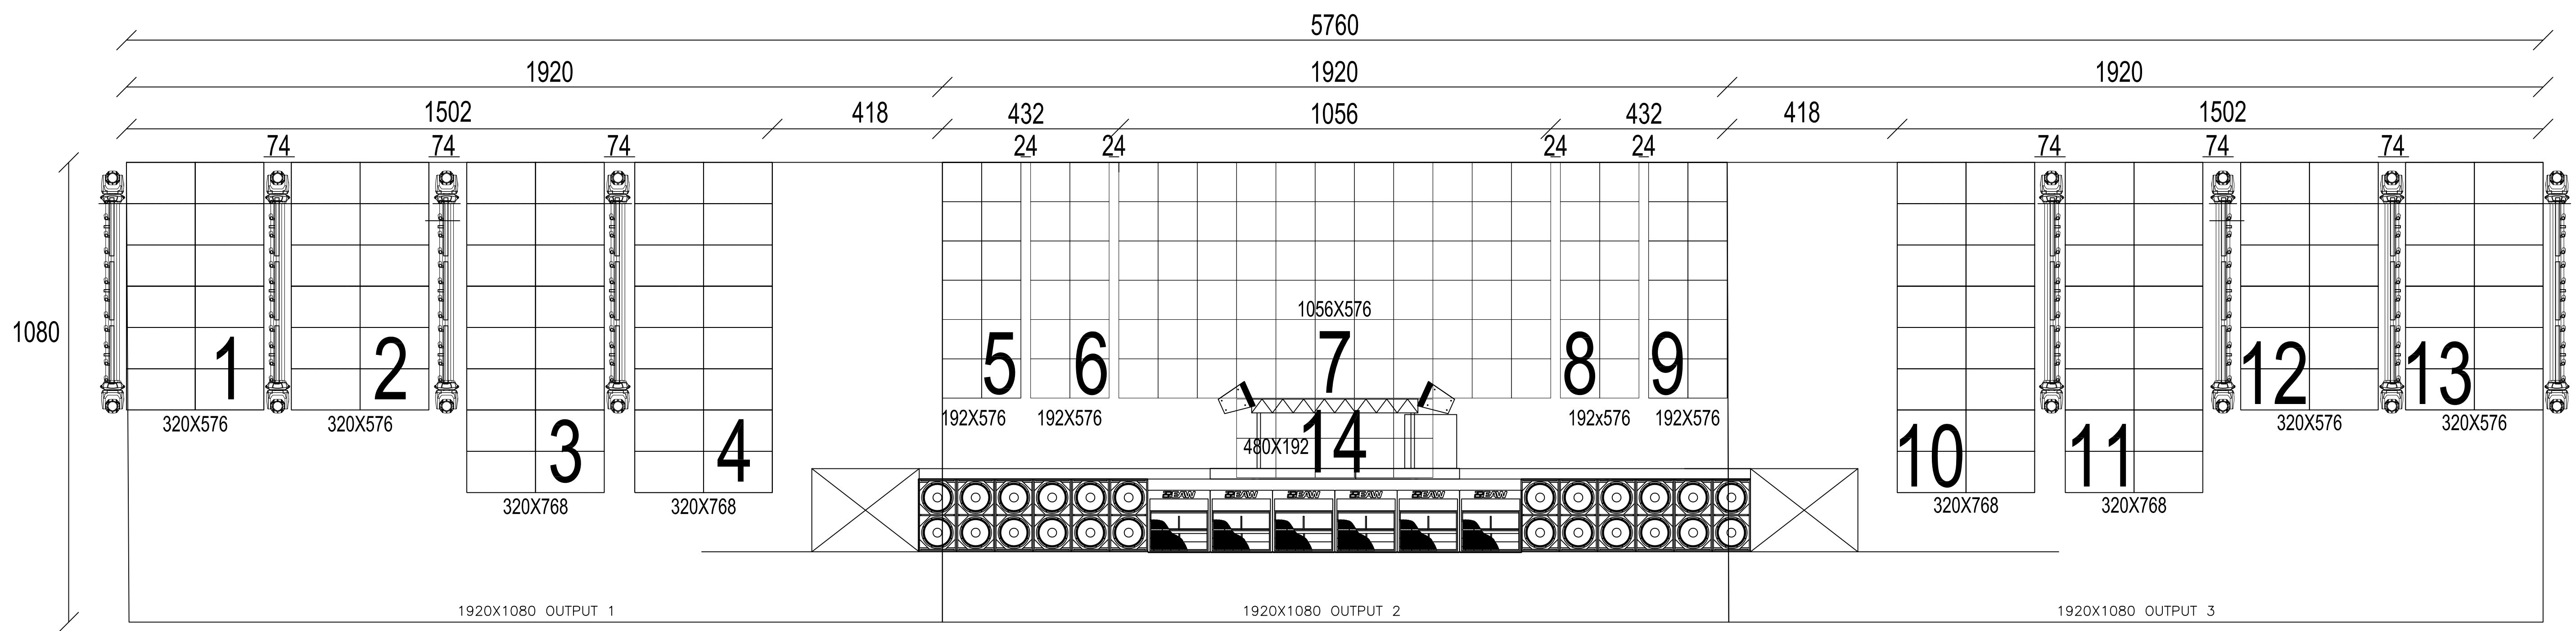

ALL LED IN MAIN ROOM = 6MM SMD

LOBBY AND MARQUEE LED = 2.5MM SMD

EXTERIOR LED = 6MM SMD