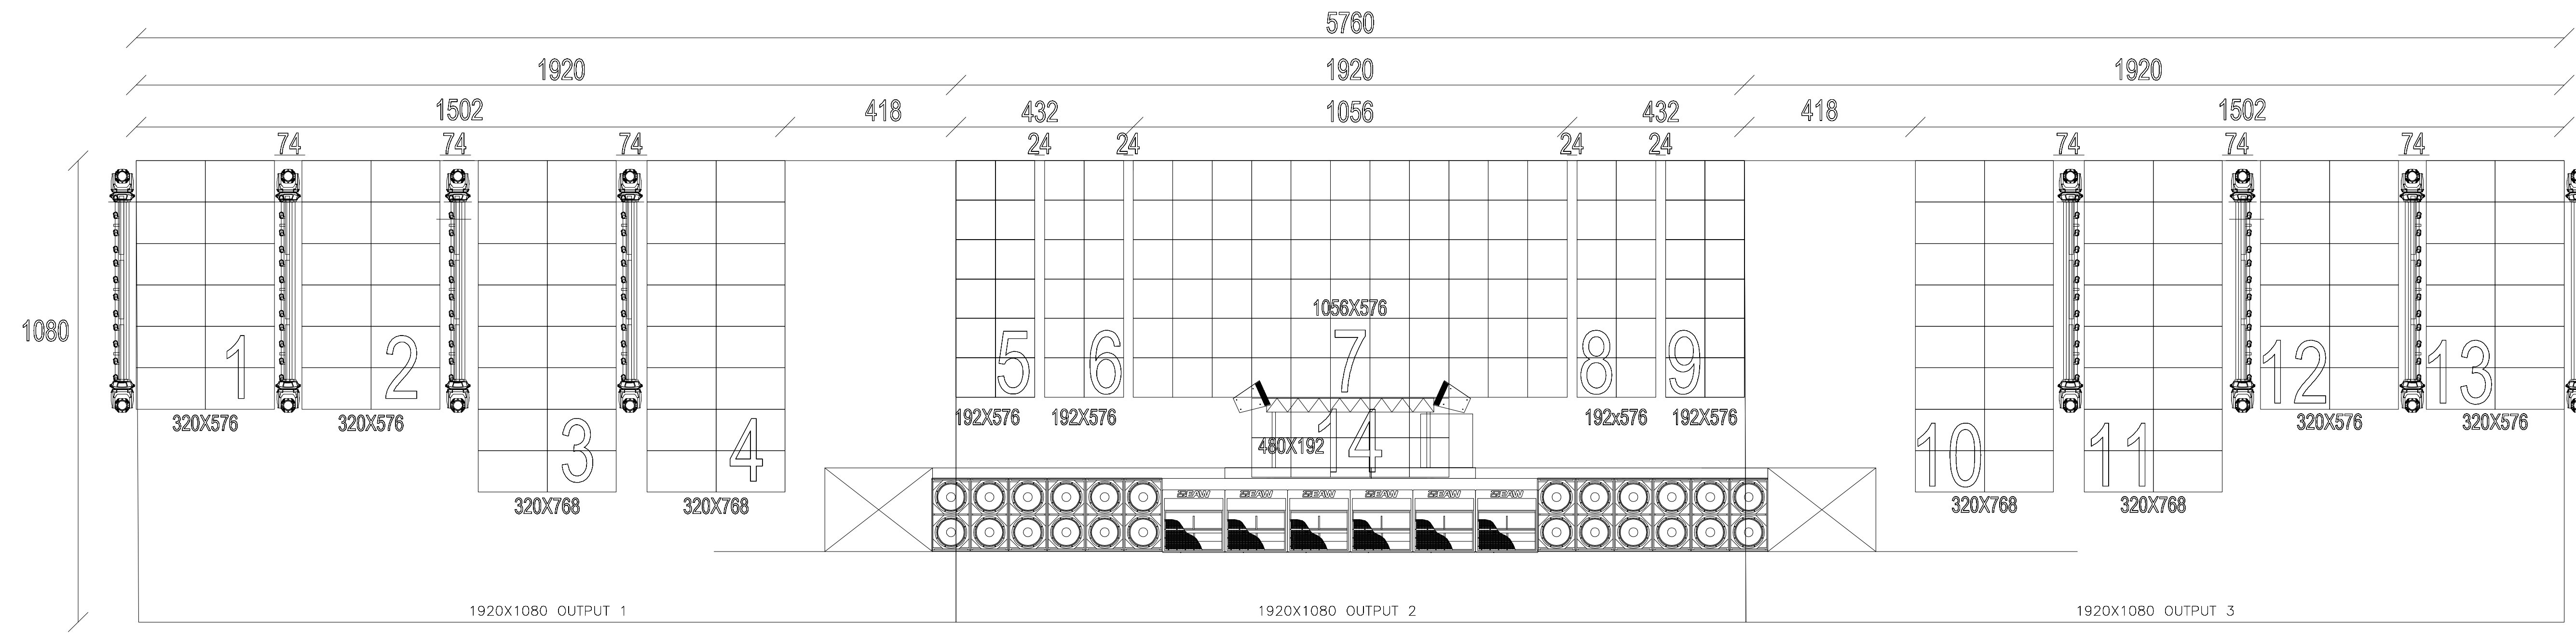

ALL LED = 6MM SMD

HOUSE SYSTEM HAS 3X 1920X1080 OUTPUTS TO CREATE ONE 5760X1080 ENVIRONMENT
HOUSE SYSTEM USES RESOLVME ARENA FOR CUSTOM MAPPING AND HD MIXING CAPABILITIES
WE RECOMMEND AND WELCOME CLIENTS TO USE THE HOUSE SYSTEM WITH OUR ASSISTANCE
LISTED BELOW ARE ALTERNATIVE OPTIONS FOR INTERFACING

EACH SERVER (MAIN AND BACKUP) HAS TWO HD CAPTURE INPUTS (DVI, HDMI OR VGA)
TO ALLOW 3RD PARTY LIVE INPUT THAT CAN BE REMAPPED ONTO THE SCREENS AS DESIRED

TOTAL CONTROL OF THE THREE OUTPUTS IS POSSIBLE BY 3 X DVI THAT FEED INTO RACK
LOCATED BEHIND CONTROL BOOTH IN BALCONY. WE RECOMMEND PRE TESTING OF THE
SYSTEM PRIOR TO EVENT TO ENSURE FUNCTIONALITY