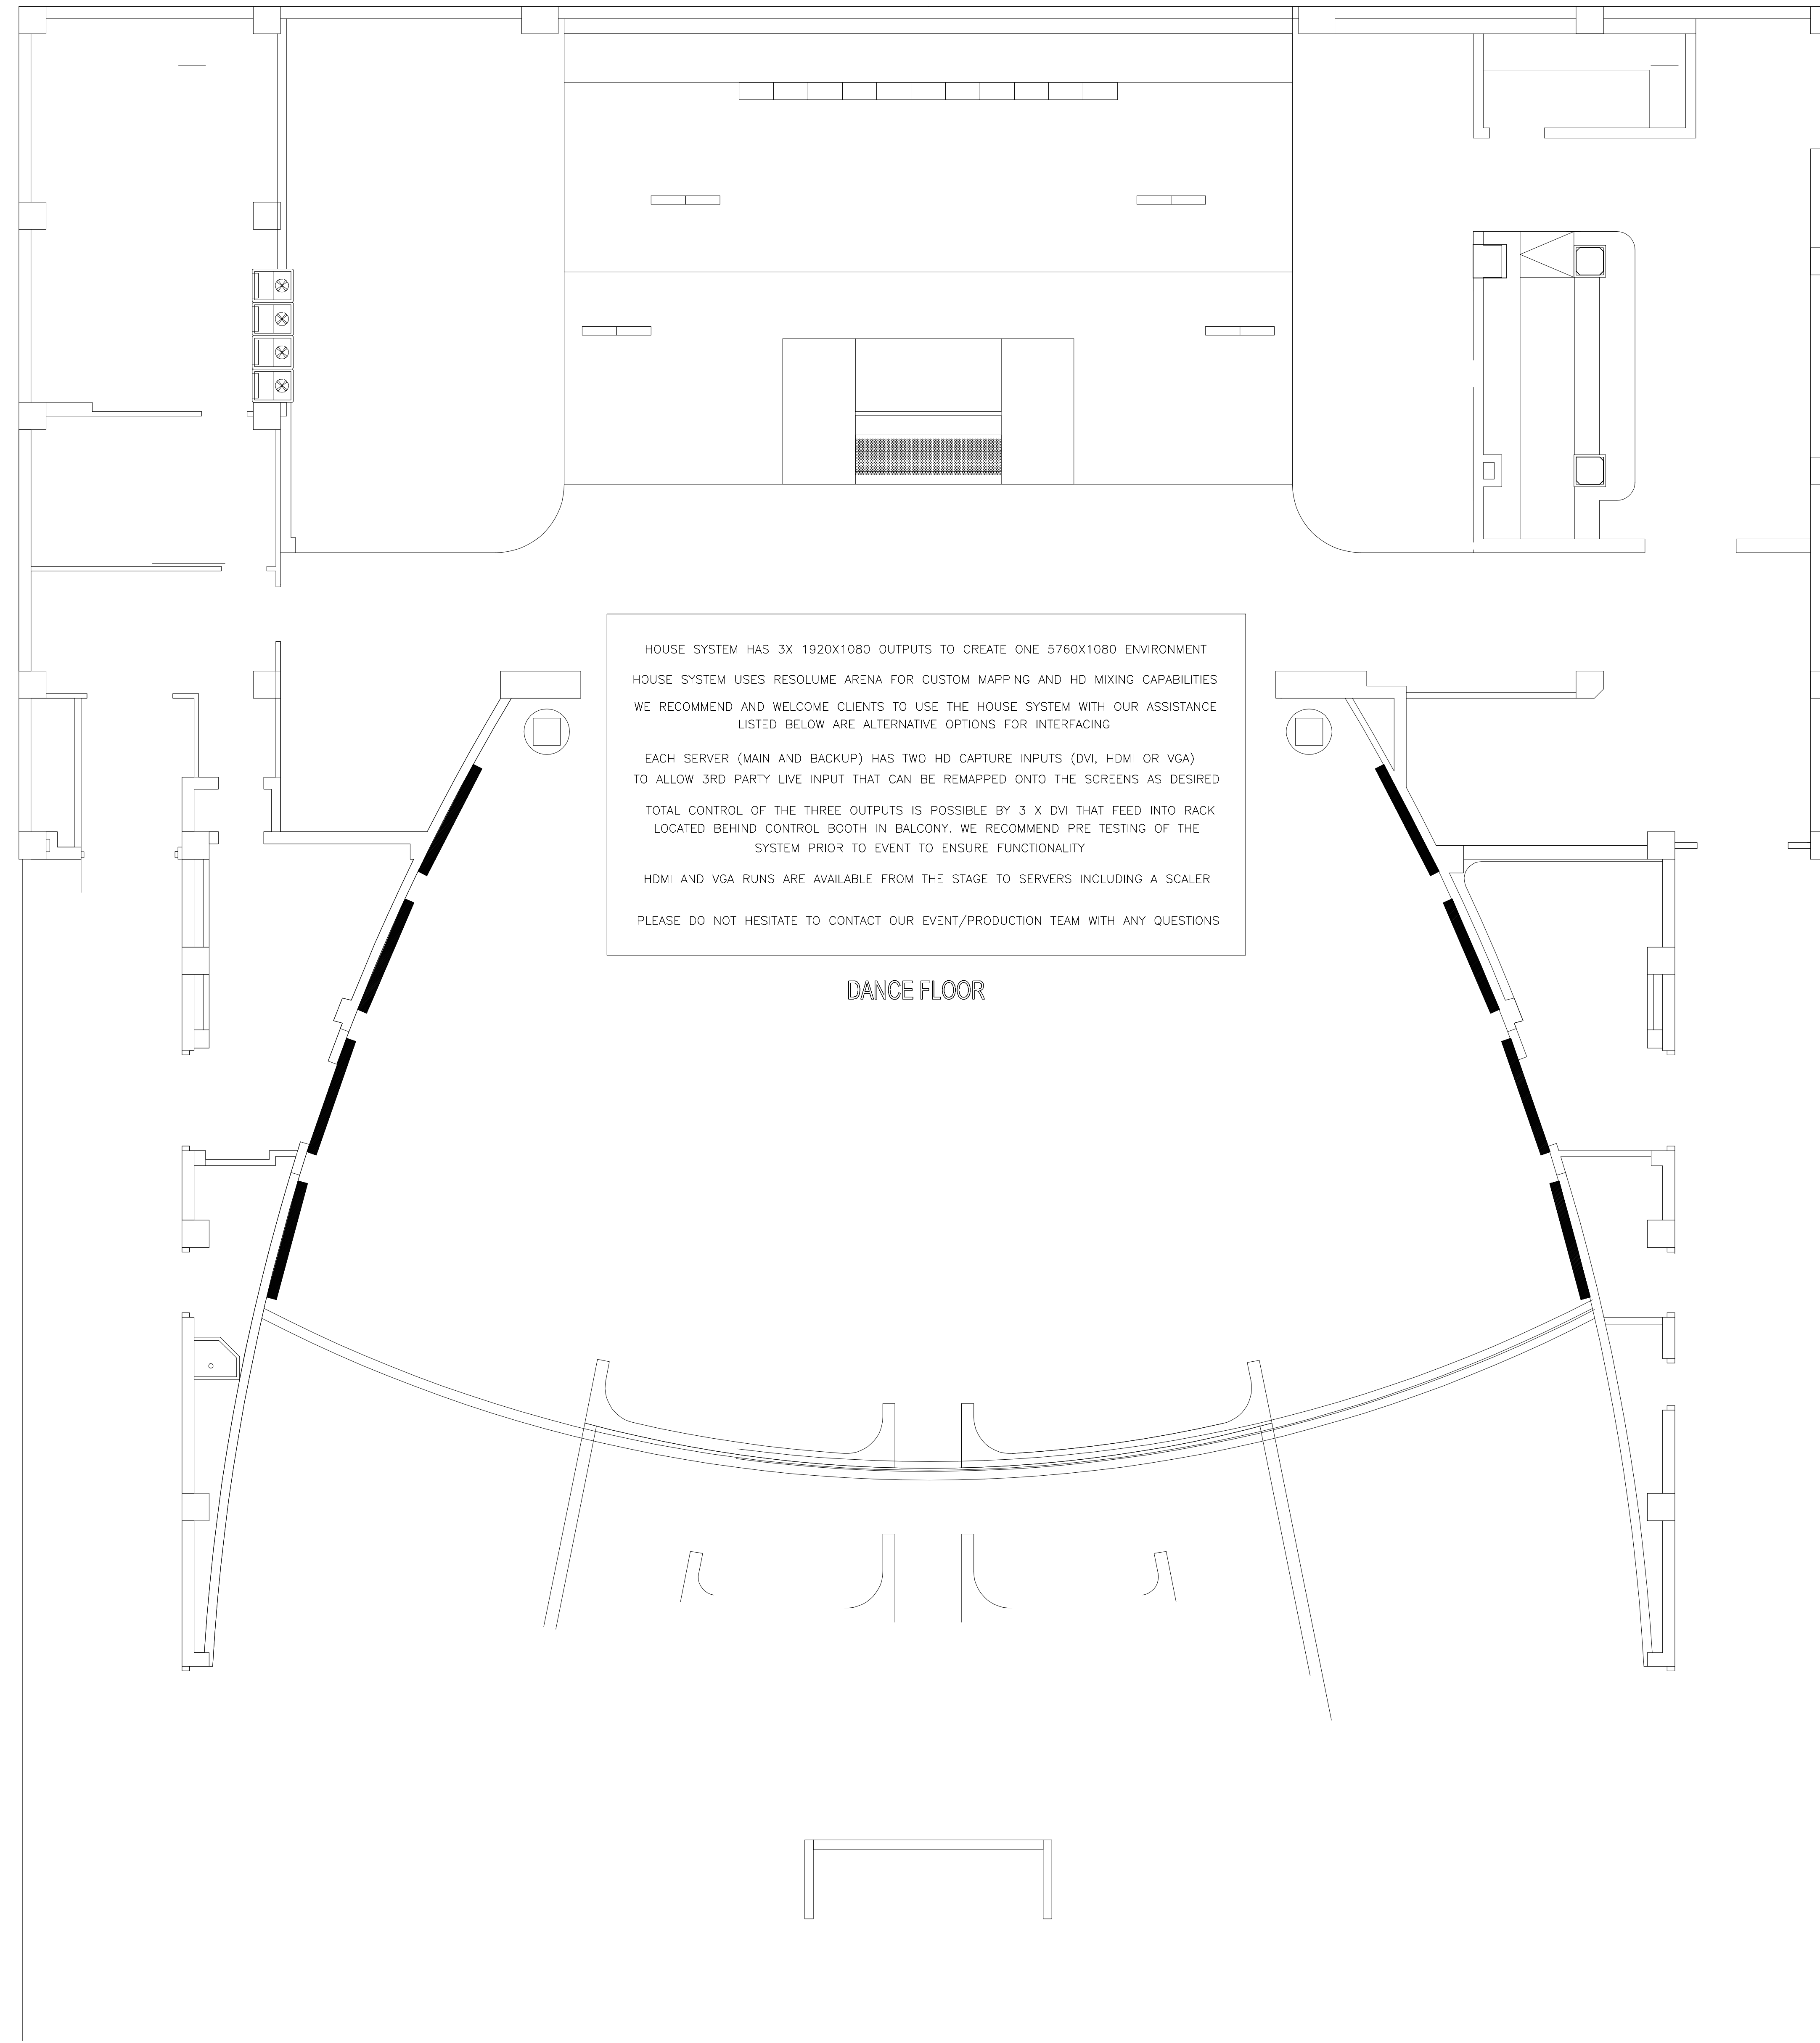

ALL LED = 6MM SMD

HOUSE SYSTEM HAS 3X 1920X1080 OUTPUTS TO CREATE ONE 5760X1080 ENVIRONMENT
HOUSE SYSTEM USES RESOLVME ARENA FOR CUSTOM MAPPING AND HD MIXING CAPABILITIES
WE RECOMMEND AND WELCOME CLIENTS TO USE THE HOUSE SYSTEM WITH OUR ASSISTANCE
LISTED BELOW ARE ALTERNATIVE OPTIONS FOR INTERFACING

EACH SERVER (MAIN AND BACKUP) HAS TWO HD CAPTURE INPUTS (DVI, HDMI OR VGA)
TO ALLOW 3RD PARTY LIVE INPUT THAT CAN BE REMAPPED ONTO THE SCREENS AS DESIRED

TOTAL CONTROL OF THE THREE OUTPUTS IS POSSIBLE BY 3 X DVI THAT FEED INTO RACK
LOCATED BEHIND CONTROL BOOTH IN BALCONY. WE RECOMMEND PRE TESTING OF THE
SYSTEM PRIOR TO EVENT TO ENSURE FUNCTIONALITY

HDMI AND VGA RUNS ARE AVAILABLE FROM THE STAGE TO SERVERS INCLUDING A SCALER

PLEASE DO NOT HESITATE TO CONTACT OUR EVENT/PRODUCTION TEAM WITH ANY QUESTIONS

DANCE FLOOR